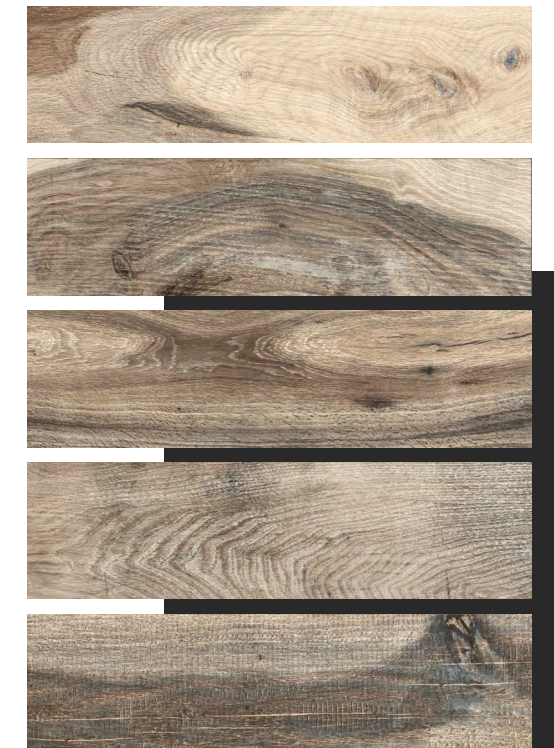

COLLECTION PARQUET
INTERIOR SOLUTION

WOOD PARQUET

inspired by nature

بارکيه
20 X 75

Galaceram
ceramic tiles manufacturer

NORVÉGE

- Norvège
  20x75cm
- REVETMENT SOL
  WALL TILE
- PÂTE ROUGE
  RED BODY
- IMPRÉTION DIGITAL
  INSET
- ÉPAISSEUR 10,6mm
  THICKNESS 10,6mm
- 5 FACE DIFFÉRENTS
  GRAPHIC FACE 5 PIECES

Pièces / Boite TILLES / BOX	Mètre / Boite M² / BOX	Kg / Boite KG / BOX	Boîtes / Palette BOX / PALLET	Mètre / Palette M² / PALLET	Kg / Palette KG / PALLET
08	1,20 m²	27,0 kg	64	76,80 m²	1764,1 kgs